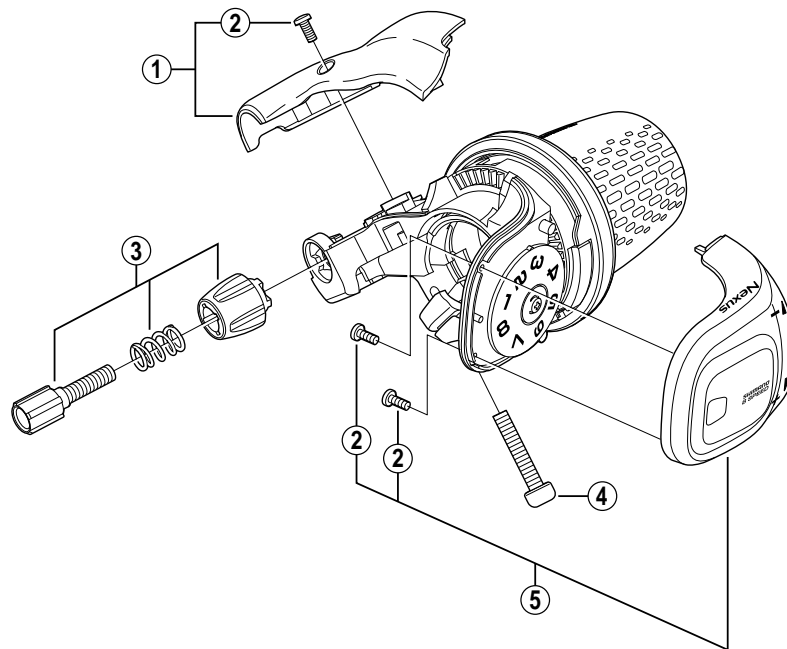

NEXUS Revo-Shift Lever
SL-8S20 For 8-Speed

ITEM NO.	SHIMANO CODE NO.	DESCRIPTION
1	Y-6FD 98010	Bracket Cover & Fixing Screw
2	Y-6F0 04000	Cover Fixing Screw
3	Y-61W98030	Cable Adjusting Bolt Unit
4	Y-6F4 09000	Clamp Screw (M4 x 23.5)
* 5	Y-6FD 98020	Indicator Cover & Fixing Screws

0608-2382A

Specifications are subject to change without notice.

SHIMANO