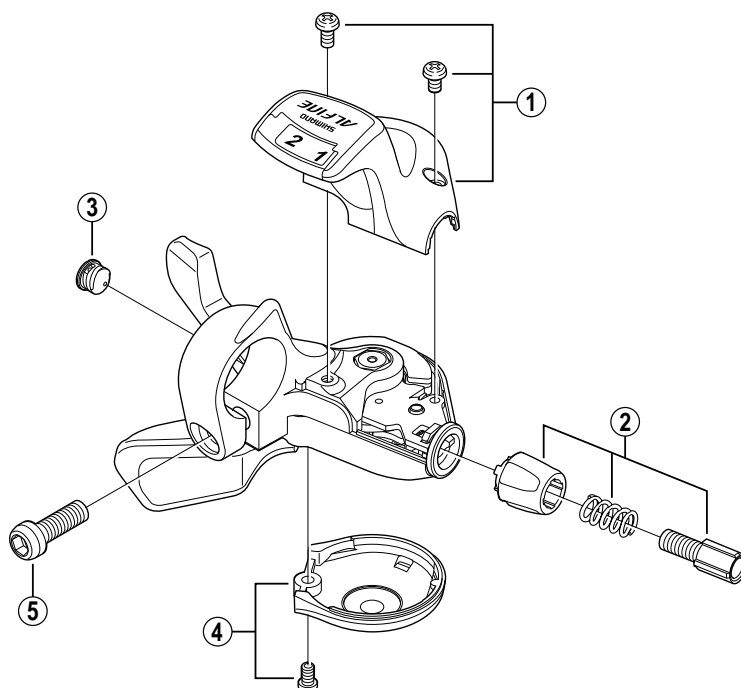

ALFINE Rapidfire Plus Lever

SL-S500-L

For Left Hand

| ITEM NO. | SHIMANO CODE NO. | DESCRIPTION | INTERCHANGEABILITY |
|----------|------------------|---------------------------------|--------------------|
| 1 | Y-6MM98010 | Indicator Unit | |
| 2 | Y-6E3 98040 | Cable Adjusting Bolt Unit | A |
| 3 | Y-6CD 33000 | Inner Hole Cap | A |
| 4 | Y-6CZ 98050 | Main Lever Cover & Fixing Screw | |
| 5 | Y-6AS 50010 | Clamp Bolt (M6 x 15) | |

A: Same parts.

B: Parts are usable, but differ in materials, appearance, finish, size, etc.

Absence of mark indicates non-interchangeability.

SL-S520
ST-M970

0609-2636

Specifications are subject to change without notice.